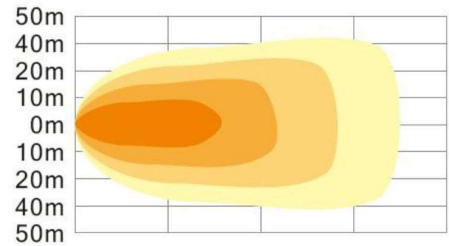

Beam Pattern:

22602F Flood Beam 60°