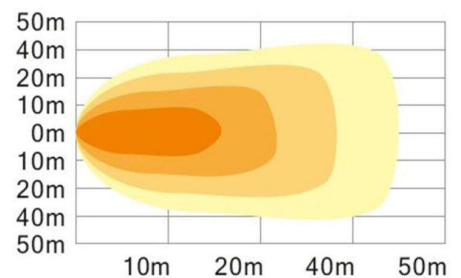

## 27 Watt

Model	LED Chip	LED Power	Waterproof Rate	Current Draw	Color Temperature	Lumens
22271F	Epistar Flood(60°)	9*3W	IP67	12V/2.1A; 24V/1.1A	6000K	2000
22271S	Epistar Spot(30°)	9*3W	IP67	12V/2.1A; 24V/1.1A	6000K	2000

### Specifications:

- 3W each EPISTAR LEDs, 27 Watt
- Operating Volt: 9-60V-DC
- Operation temperature -40°C—60°C
- Waterproof rate:IP67
- Beam:Spot beam, Flood beam
- 50 000+ Hours lifespan
- Available in spot, flood patterns
- IP67 Certified
- Over/under voltage protection
- Integrated thermal management system

### Beam Pattern:

22271S Spot Beam 30°

22271F Flood Beam 60°