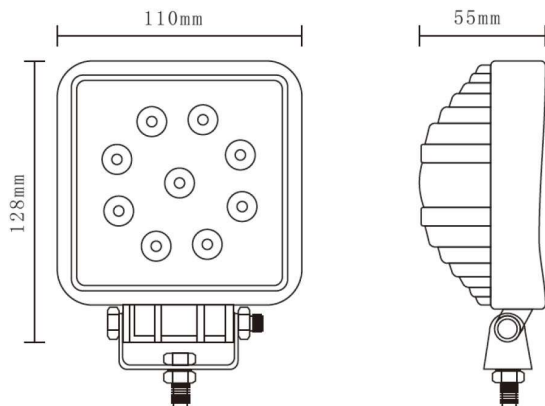

# NITOR

LED LIGHT 4" X 4"  
22271

## 27 Watt

Model	LED Chip	LED Power	Waterproof Rate	Current Draw	Color Temperature	Lumens
22271F	Epistar Flood(60°)	9*3W	IP67	12V/2.1A; 24V/1.1A	6000K	2000
22271S	Epistar Spot(30°)	9*3W	IP67	12V/2.1A; 24V/1.1A	6000K	2000

### Specifications:

- 3W each EPISTAR LEDs, 27 Watt
- Operating Volt: 9-60V-DC
- Operation temperature -40°C—60°C
- Waterproof rate:IP67
- Beam:Spot beam, Flood beam
- 50 000+ Hours lifespan
- Available in spot, flood patterns
- IP67 Certified
- Over/under voltage protection
- Integrated thermal management system