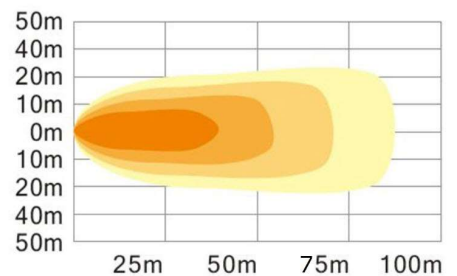

Beam Pattern:

22271S Spot Beam 30°