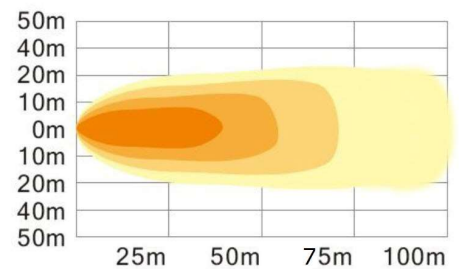

# LED WORK LIGHT

LED LIGHT 7" X 6"  
22880

**NITOR**

**80 Watt**

Model	LED Chip	LED Power	Waterproof Rate	Current Draw	Color Temperature	Lumens
22880	CREE Flood(60°)	8*10W	IP68	12V/6.6A; 24V/3.3A	6000K	7000

**Specifications:**

- 10W each CREE LEDs, 80 Watt
- Operating Volt: 9-32V-DC
- Operation temperature -40°C—60°C
- Waterproof rate:IP68
- Beam:Flood beam
- 50 000+ Hours lifespan
- Available in spot, flood patterns
- IP68 Certified
- Over/under voltage protection
- Integrated thermal management system

**Beam Pattern:**

22880 Spot Beam 30°

22880 Flood Beam 60°