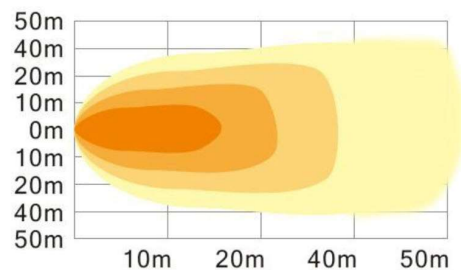

# LED WORK LIGHT

LED LIGHT 7" X 6"  
22880

**NITOR**

**80 Watt**

Model	LED Chip	LED Power	Waterproof Rate	Current Draw	Color Temperature	Lumens
22880	CREE Flood(60°)	8*10W	IP68	12V/6.6A; 24V/3.3A	6000K	7000

**Specifications:**

- 10W each CREE LEDs, 80 Watt
- Operating Volt: 9-32V-DC
- Operation temperature -40°C—60°C
- Waterproof rate:IP68
- Beam:Flood beam
- 50 000+ Hours lifespan
- Available in spot, flood patterns
- IP68 Certified
- Over/under voltage protection
- Integrated thermal management system

**Beam Pattern:**

22880 Spot Beam 30°

22880 Flood Beam 60°